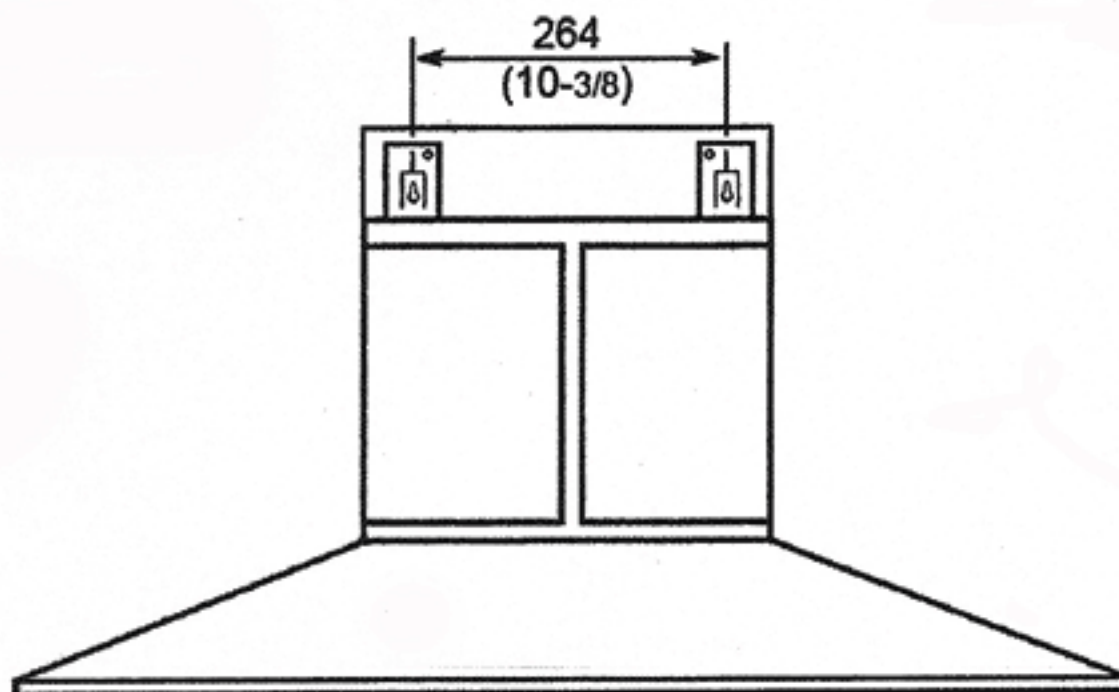

R-7770-36" RANGE HOOD

MOTOR: 120V / 60 Hz
AMPS: 1.7 A (200 Watts)
R.P.M.: 1400 / 1200

Unit in mm (Inch)

To install R7770 over drywall (or other similar wood construction), a strong mounting bracket is recommended to support the weight of hood, please refer to operating instruction for detail

Products specification subject to change without notice.

(R7770-1.jpg, 050914)