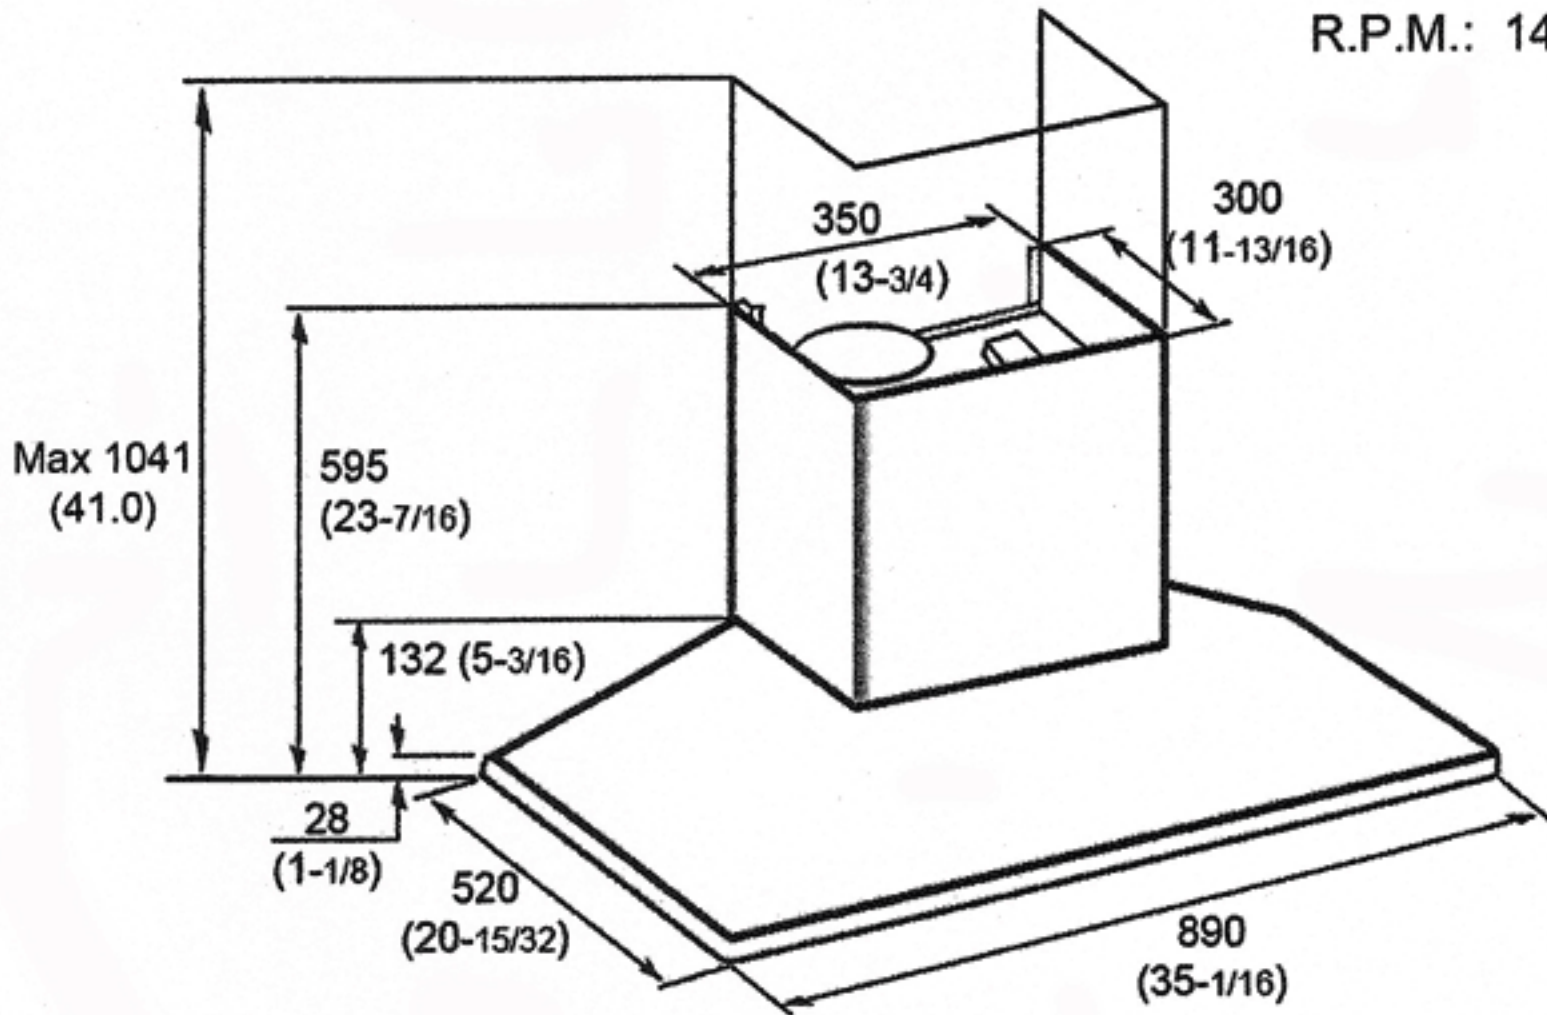

R-7770-36" RANGE HOOD

MOTOR: 120V / 60 Hz
AMPS: 1.7 A (200 Watts)
R.P.M.: 1400 / 1200

Unit in mm (Inch)

To install R7770 over drywall (or other similar wood construction), a strong mounting bracket is recommended to support the weight of hood, please refer to operating instruction for detail

Products specification subject to change without notice.

(R7770-1.jpg, 050914)